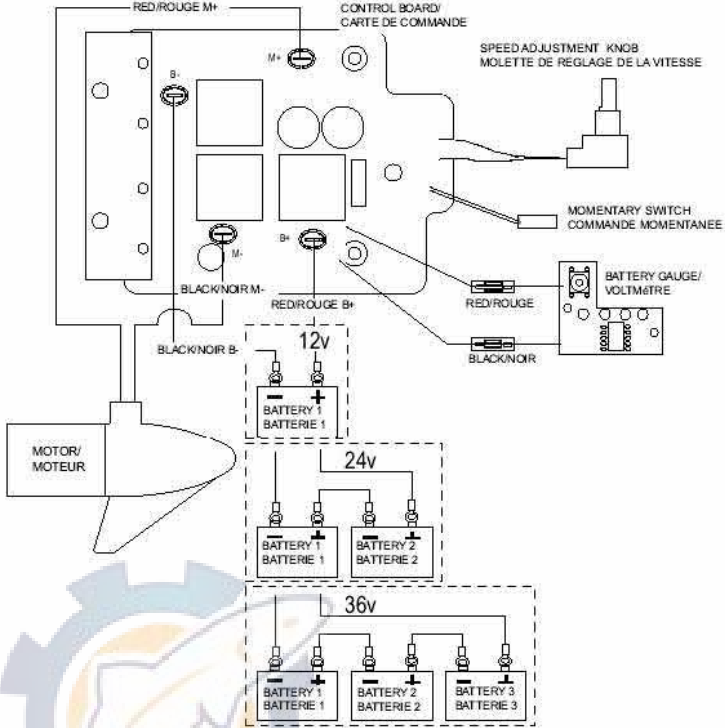

RipTide 101SM is 36-volts only!

wiring diagram for control board #2184003: