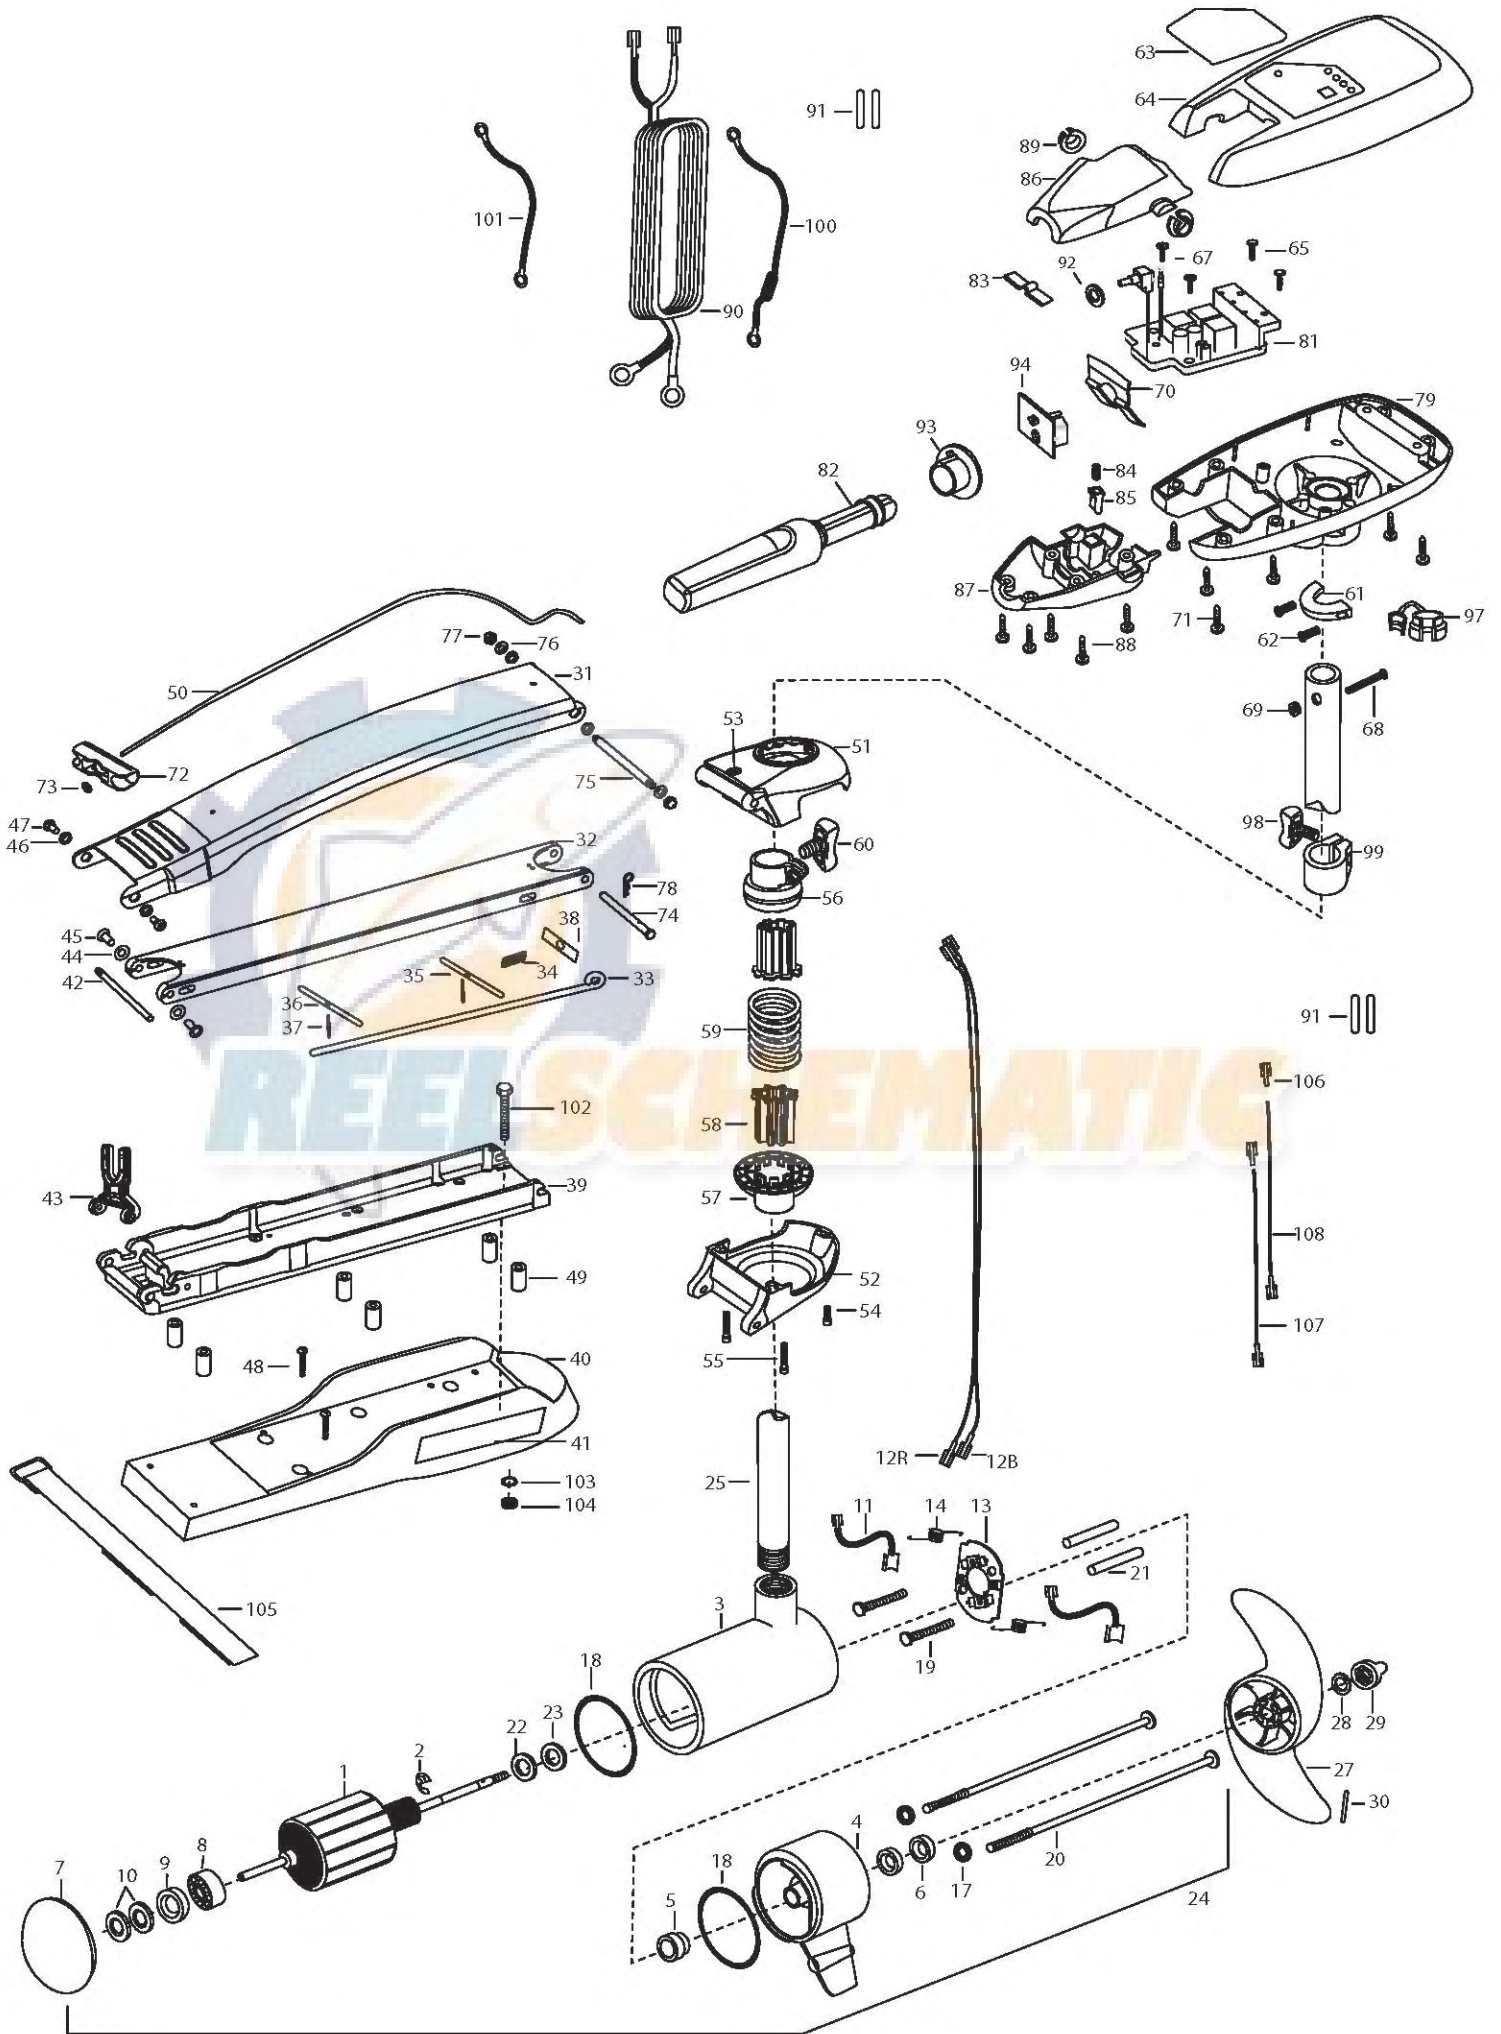

Riptide 101 SM (BowGuard 360°)  
101 LBS THRUST  
36 VOLT 46 AMP  
52" or 62" SHAFT

for use with "AI" serial numbers  
3-year warranty from the date of purchase

1	2-100-216	ARMATURE ASSEMBLY 36V VARS SW	38	2262703	SPRING STOP	76	2261722	WASHER-FLAT 5/16 SS [2.EA]
2	788-040	RETAINING RING	39	2993983	BOWPLATE/INSRT ASSEMBLY STD-52"	77	2263100	NUT- TENSION 5/16-18 SS [2.EA]
3	431-310	CENTER HOUSING ASSEMBLY- 4.0 SW TXT WHT		2993982	BOWPLATE/INSRT ASSEMBLY LG- 62"	78	2260806	CLIP- HAIR SPRING SS MAX BG
4	2-300-340	BRUSH END HOUSING ASSEMBLY 4 SW WHT	40	2263914	MOTOR REST STD-MAXXUM WHT-52"	79	2062596	CONTROL BOX SW .725 BORE WHT
5	144-017	BEARING -FLANGE (SERVICE ONLY)		2263915	MOTOR REST LONG-MAX WHT-62"	80	2305810	TAG-AIR SWITCH LEADS
6	880-025	SEAL [2.EA]	41	2065676	DECAL- MOTOR REST RT W [2.EA]	81	2184003	CTRL BOARD ASSEMBLY 24/36V
7	421-376	PLAIN END HOUSING ASSEMBLY 4.0 WHT	42	2260505	PIN-HINGE (HEADLESS) S/S	82	2990915	HANDLE ASSEMBLY W/O U-JOINT
8	140-010	BALL BEARING	43	2293811	YOKE,MAX MNT-POLYPROPYLENE	83	2302742	SPRING-DETENT (OFF) SS
9	990-045	THRUST SPACER	44	2261708	WASHER-3/8"X1/2"X.010 [2.EA]	84	2302745	SPRING-RELEASE BUTTON SS
10	992-010	SPRING WASHER [2.EA]	45	2267318	BEARING NYLINER [2.EA]	85	2303720	RELEASE BUTTON-HANDLE
11	188-094	BRUSH 4" W/TERMINAL [2.EA]	46	2293501	BUSHING, STAINLESS STEEL [4.EA]	86	2060411	HANDLE (TOP HALF)MAXXUM
12B	640-018	BRUSH WIRE BLACK 10 AWG 62"	47	2263500	BOLT, SHOULDER (MAXXUM) [2.EA]	87	2060415	HANDLE (LOWER HALF)
12R	640-123	BRUSH WIRE RED 10 AWG 64"	48	2263434	SCREW-#8-18 K 1" PPH S/S -52" [2.EA]	88	2303412	SCREW-#6-20 X 5/8 SELF TAP [5.EA]
13	738-004	BRUSH PLATE -4" TERMINAL	49	2261505	SPACER, MOTOR REST-52" [6.EA]	89	2060005	BEARING-HANDLE PIVOT [2.EA]
14	975-041	SPRING -TORSION [2.EA]	50	2251601	ROPE (40'), MAXXUM MOUNT	90	2090600	LEADWIRE (10 GA) RINGS
17	701-009	O-RING -THRU BOLT [2.EA]	■	2994833	BAG ASSEMBLY,MAX STABILIZER KIT	91	2305401	SHRINK TUBING .374 X 1.5" [4 EA.]
18	701-043	O-RING [2.EA]	■	2991764	BOWGUARD ASSEMBLY SW WHT HCT	92	2181700	WASHER SPACER
19	830-027	SCREW -SELF THREADED 10-32 X 2"[2.EA]	51	2772318	BRKT BASE TOP/EYLET SW WHT	93	2992852	ACTUATOR-CAM
20	830-096	THRU BOLT 12-24 X 11.56" SS [2.EA]	52	2991772	BRKT BTTM/BEARING SW WHT	94	2184020	POT ADAPTER
21	973-025	SPACER -BRUSH PLATE [2.EA]	53	2772352	EYELET KIT - ROPE	97	2052900	STRAIN RELIEF-C.CORD/SP.C
22	990-051	WASHER-STEEL THRUST	54	2263422	SCREW 5/16-18 X 1" SHCS SS	98	2011366	SCREW-COLLAR/NEW KNOB SS
23	990-052	WASHER- NYLATRON	55	2263424	SCREW 5/16-18 X 2 1/2" SCHS SS [2.EA]	99	2031520	COLLAR-DEPTH (W/O INSERT)
24	2316288	MOTOR ASSEMBLY 36V 4.0 VARS SW 101 WHT	■	2884701	SLEEVE/INSERT KIT INCL. 59,60,61	100	2998200	CIRCUIT BREAKER ASSEMBLY,36V
25	2032034	TUBE- COMPOSITE 52" WHT	*56	2261525	SPRING-SLEEVE UPPER	■	2994832	BAG ASSEMBLY MAX101 -62"
	2032085	TUBE-COMPOSITE 62" WHT	*57	2261535	SPRING SLEEVE, LOWER	■	2994830	BAG ASSEMBLY-INCL. 106,107,108
■	1378132	PROPELLER KIT	*58	2264702	INSERT-TUBE (2 PER) B.MNT	101	2340610	CONNECTOR CABLE
27	2331160	PROPELLER- WEEDLESS WEDGE 2	59	2262705	SPRING, BOWGUARD, SS	*102	2263431	SCREW 1/4-20 K 3.5 PPH [6.EA]
28	2091701	WASHER- PROP LARGE MAX101	60	2011366	SCREW-COLLAR/NEW KNOB SS	*103	2261713	WASHER-1/4 FLAT S/S [6.EA]
29	2198401	ANODE-ZINC 4.0 LWR UNIT	61	2061517	COLLAR-CTRL BOX SW WHT	*104	2263103	NUT-1/4-20 NYLOCK-JAM S/S [6.EA]
30	2262658	PROP PIN	62	2263434	SCREW-#8X1" PPH TYPE 25 SS [2.EA]	105	2263802	STRAP-HOLD DWN 30.5" VELCRO
■	2771843	MOUNT,BOW ASSEMBLY, SW STD 52" WHT W/BG	63	2095685	DECAL-COVER, RT101/B/S HC			
	2771844	MOUNT,BOW ASSEMBLY, SW LG-62" W/BG WHT	64	2300219	COVER- CONTROL BOX RIPTIDE WHT		62" SHAFT ONLY	
31	2264244	ARM-UPPER STD SW TXT WHT -52"	65	2223430	SCREW-#8-18 X 7/8 SS [2.EA]	106	2030710	CONNECTOR BUTT [2.EA]
	2264249	ARM-UPPER LONG SW TXT WHT -62"	67	2223430	SCREW-#8-18 X 7/8 SS [2.EA]	107	2030317	WIRE EXTENSION 18" RED
32	2994310	ARM-LOWER ASSEMBLY STD SW WHT-52"	68	2263406	SCREW-#10-24 X 2 SS	108	2030316	WIRE EXTENSION 18" BLACK
	2994320	ARM-LOWER ASSEMBLY LNG SW WHT -62"	69	2333101	NUT-#10-24 NYLOCK SS			
33	2153603	EYE SHAFT-2LOCKBAR STD-52"	70	2302743	SPRING-DETENT (HANDLE-TILT)			
	2153605	EYE SHAFT-2LOCKBAR LONG- 62"	71	2303412	SCREW-#6-20 X 5/8 SELF TAP [6.EA]			
34	2152701	SPRING-(LOCKBAR) SS	72	2150400	PULL-GRIP			
35	2233601	LOCKBAR SS (NEW 500)	73	2151700	WASHER-EYE SHAFT(.562 OD)			
36	2233603	LOCK BAR, REAR - SS	74	2262606	PIN- CLEVIS MAXXUM BWGRD SS			
37	2152610	SPRING-PIN (LOCKEAR) [2.EA]	75	2262604	PIN- BWGRD UPPER THREADED SS			